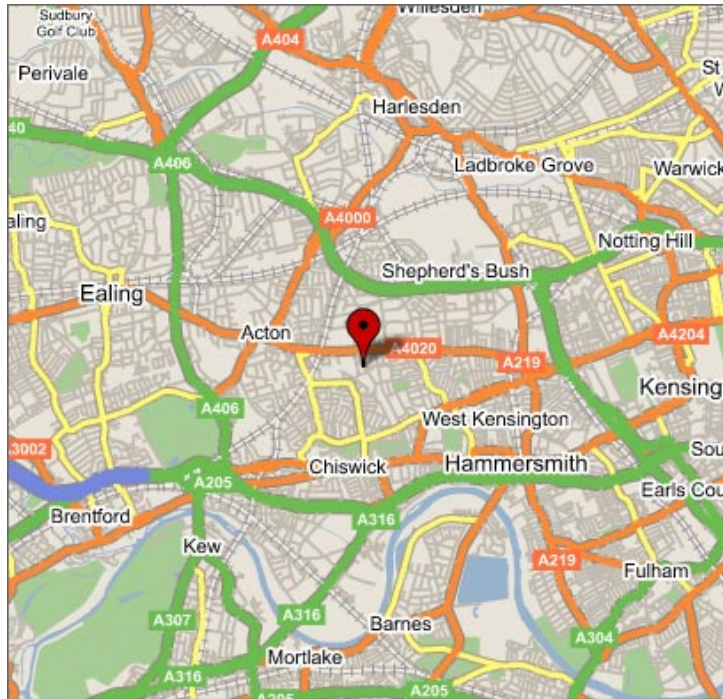

Directions to Cryogenic Ltd, Unit 30 Acton Park Industrial Estate, London W3 7QE, UK

Directions from M25 J15 / M4 J4b

Leave M25 at Junction 15 – M4 Junction 4b
Continue straight ahead on the M4
Turn left on to the A406 Gunnersbury Lane
Turn right on to A4020 Uxbridge Road
Turn right on to Eastman Road

Directions from M3 J1

Leave M3 at Junction 1
Continue straight ahead onto A316 Country Way
Continue straight ahead onto A310 London
Take 2nd exit at the roundabout onto A316 Chertsey Road
Continue straight ahead onto A307 Kew Road
Bear left onto Kew Bridge Road
Turn left onto A205 Kew Road
Bear right on A205 Kew Bridge Road
Go Straight on A406 Gunnersbury Avenue
Turn right on to A4000 Gunnersbury Lane
Turn right on to A4020 Uxbridge Road
Turn Right on to Eastman Road

Directions from A406 North Circular Road

Continue on the A406 North Circular Road heading South
Bear left onto A4020 Uxbridge Road
Turn right onto Eastman Road

Directions from A40 Westway

Continue on the A40 Westway
Turn right on to the A406 North Circular Road heading South
Bear left onto A4020 Uxbridge Road
Turn right onto Eastman Road

Directions from A501 Ring Road (Euston)

Head West on A501 Euston Road
Continue straight ahead onto A4201 Osnaburgh Street
Turn left onto A501 Marylebone Road
Bear left onto A4201 Park Crescent
Bear left onto A501 Marylebone Road
Turn left onto A41 Baker Street
Continue straight ahead onto York Street
Turn right onto Seymour Place
Turn left onto A501 Marylebone Road
Continue straight ahead onto A40(M) Westway
Bear left onto Old Oak Road
Turn right onto East Acton Lane
Turn right onto A4020 Uxbridge Road
Turn left onto Eastman Road